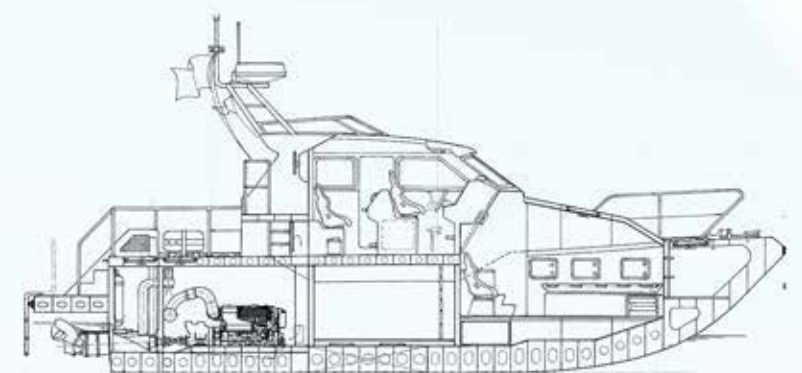

CANTIERE NAVALE  
**VITTORIA**

VITTORIA SHIPYARD  
Military and Work Vessels  
since 1927

**C 365**  
**PATROL VESSEL FLY V800**

### DIMENSION:

Length o.a.:	14 m
Beam:	4 m
Displacement:	14Ton
Depth:	2,10 m
Crew:	2 people
Transported personnel:	10 people

### PROPULSION

Main engines	2 x CUMMINS QSM1 I 600 Hp @ 2300 RPM
Waterjets:	2 x Kamewa FF375
Generator:	PAGURO 6000 - 5 kw

### ANCILLARIES:

Lifting cranes 24 Vcc 300 Kg.