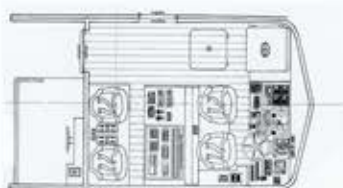

DESCRIPTION

Main tasks: patrolling, surveillance, search&rescue

DIMENSION:

Length o.a.:	14 m
Beam:	4 m
Displacement:	14Ton
Depth:	2,10 m
Crew:	2 people
Transported personnel:	10 people

PERFORMANCES

Cruising speed:	32 kn
Range:	175 NM @ 32 kn

PROPULSION

Main engines	2 x CUMMINS QSM1 I 600 Hp @ 2300 RPM
Waterjets:	2 x Kamewa FF375
Generator:	PAGURO 6000 - 5 kw

ANCILLARIES:

Lifting cranes 24 Vcc 300 Kg.