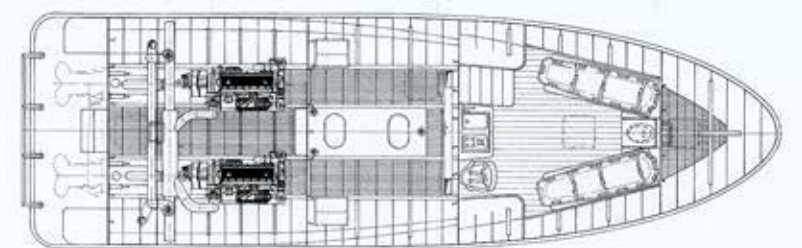

CANTIERE NAVALE  
**VITTORIA**

VITTORIA SHIPYARD  
Military and Work Vessels  
since 1927

**C 365**  
**PATROL VESSEL FLY V800**

### DIMENSION:

Length o.a.:	14 m
Beam:	4 m
Displacement:	14Ton
Depth:	2,10 m
Crew:	2 people
Transported personnel:	10 people

### ANCILLARIES:

Lifting cranes 24 Vcc 300 Kg.